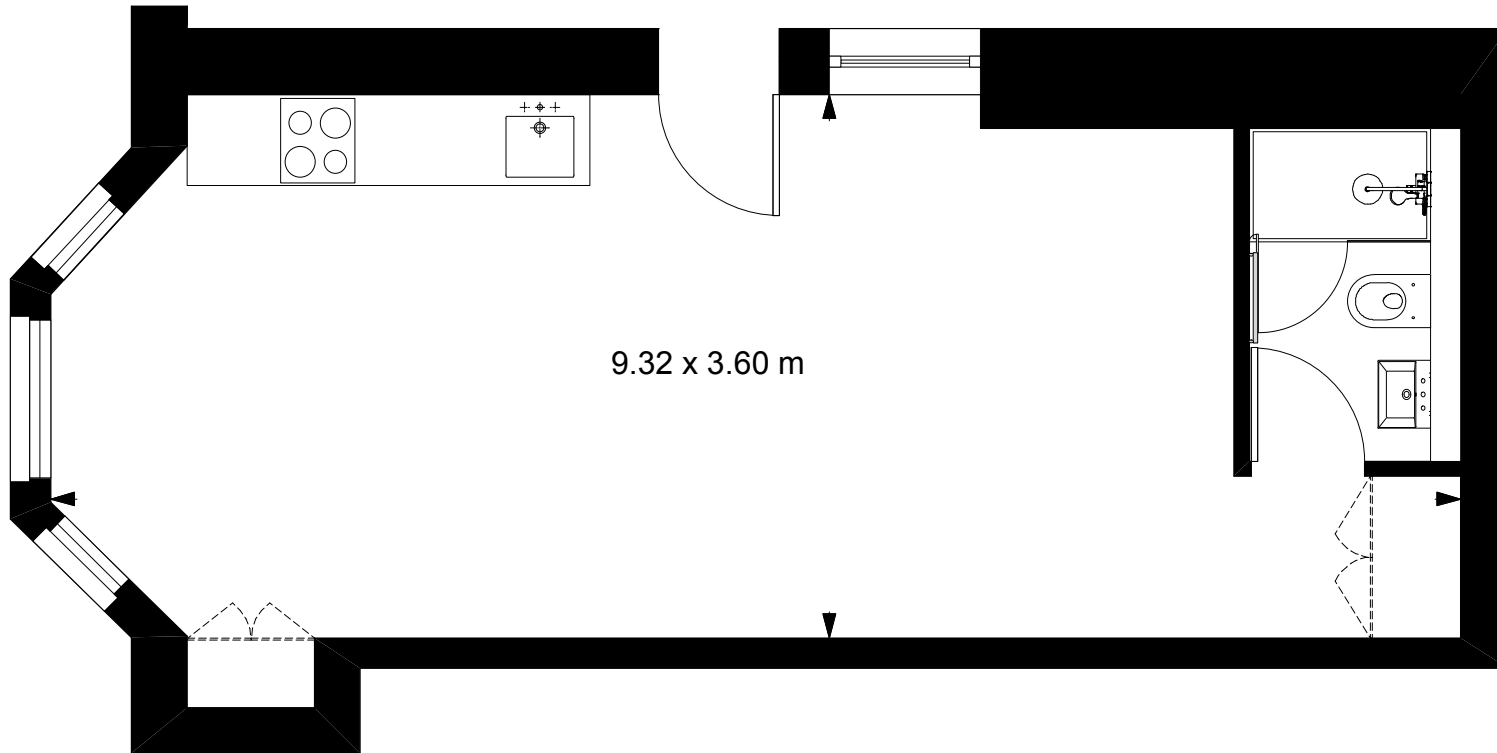

Ground Floor

9.32 x 3.60 m

Approx GIA 33 SqM - 355 Sqft

SOUTH HILL PARK